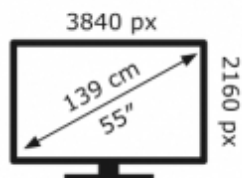

ENERG

LG Electronics

OLED55C19LA

106 kWh/1000h

ABCDEF**G**

171 kWh/1000h

2019/2013